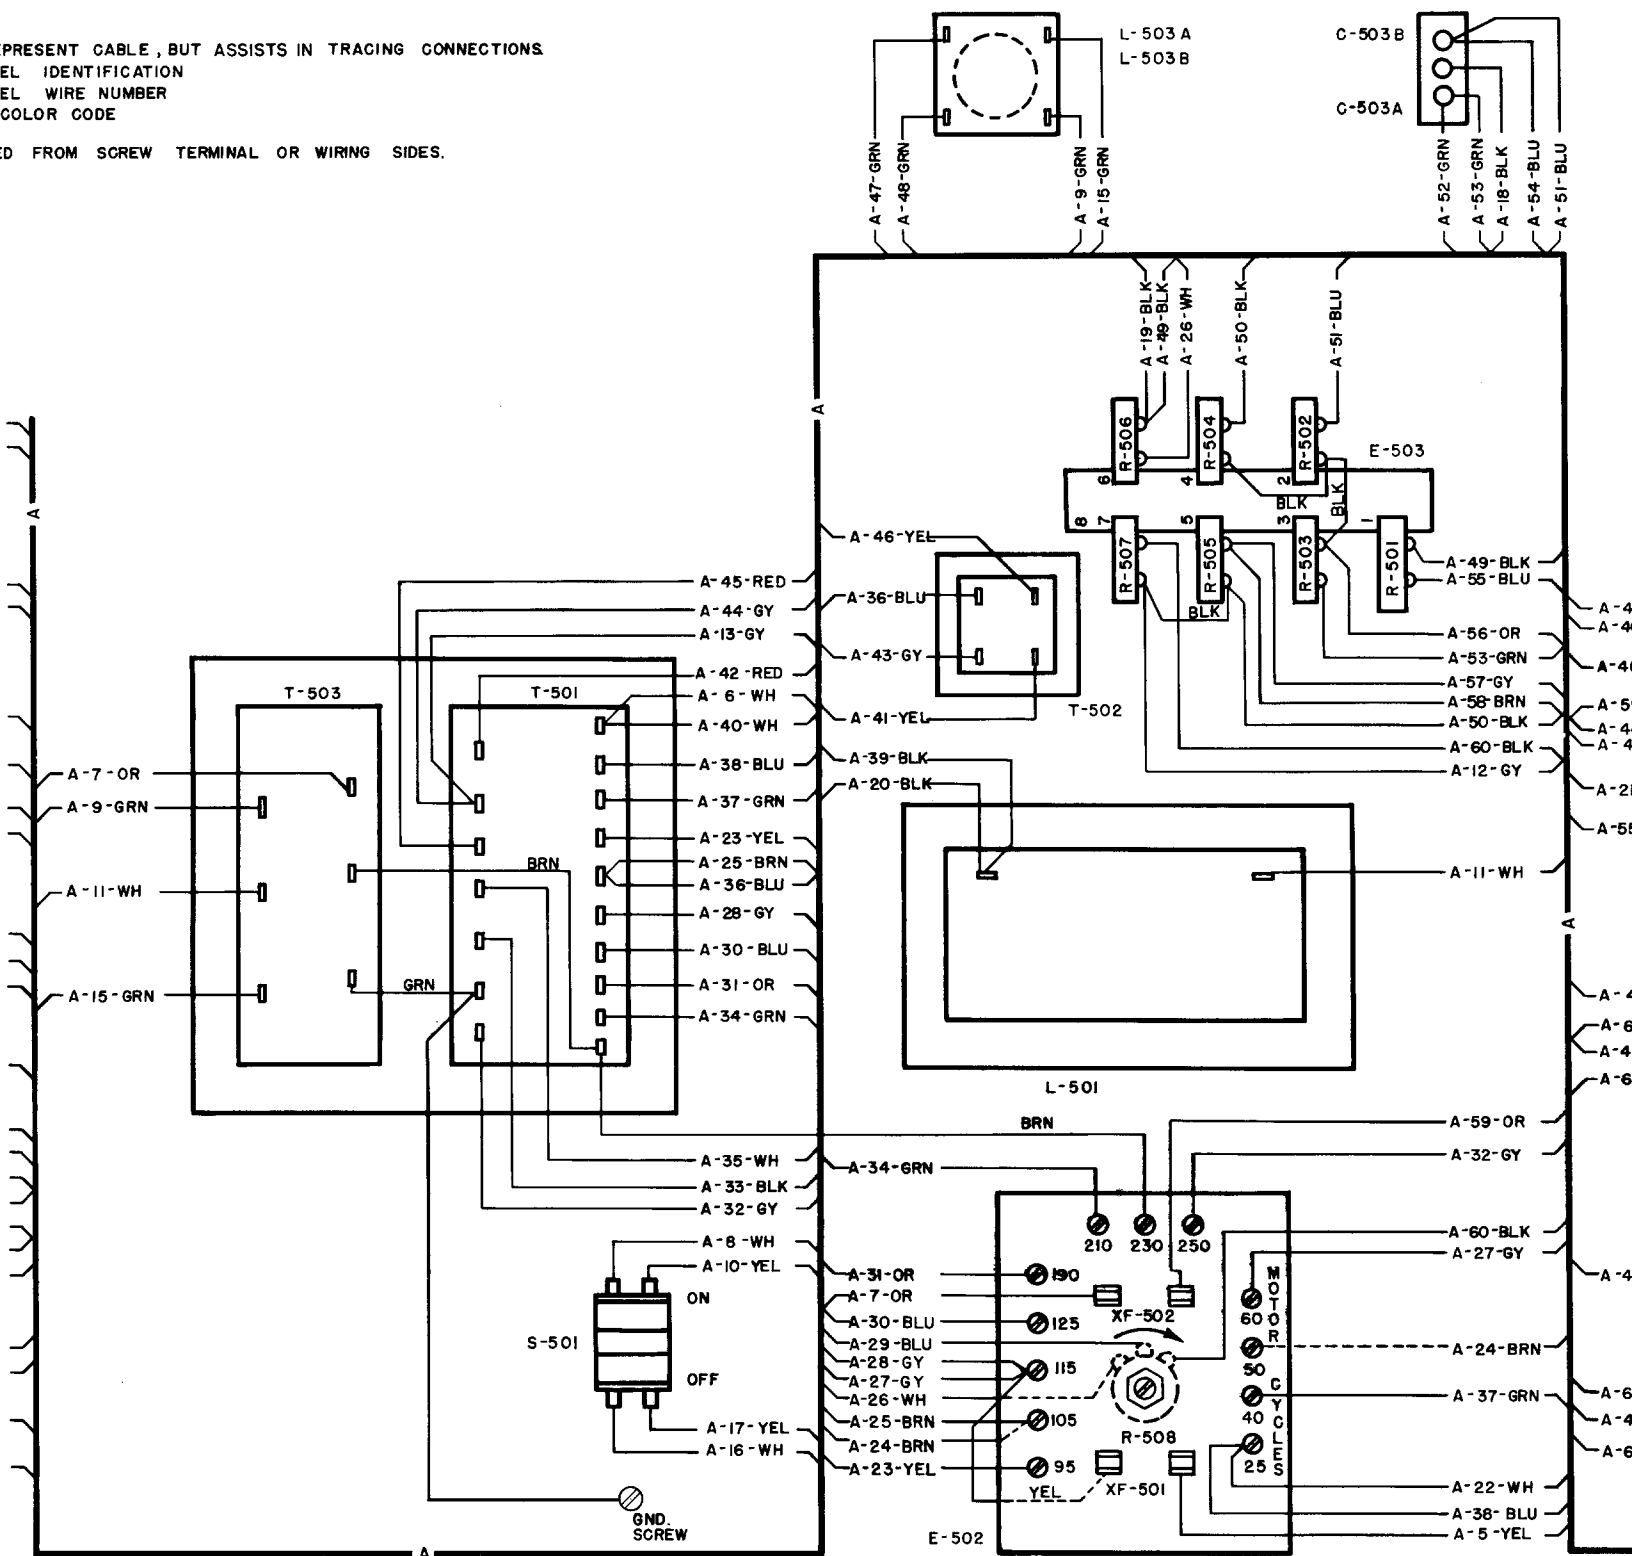

1. WIRING CHANNEL DESIGNATED BY A DOES NOT REPRESENT CABLE, BUT ASSISTS IN TRACING CONNECTIONS.

2. CHANNEL LEGEND:

3. PLUGS, CONNECTORS & TERMINAL BOARDS VIEWED FROM SCREW TERMINAL OR WIRING SIDES.

Figure 273. Rectifier, actual

PRESENT CABLE, BUT ASSISTS IN TRACING CONNECTIONS.  
 EL IDENTIFICATION  
 EL WIRE NUMBER  
 COLOR CODE

ED FROM SCREW TERMINAL OR WIRING SIDES.

Figure 273. Rectifier, actual wiring diagram.

TM 2216-64

wiring diagram.