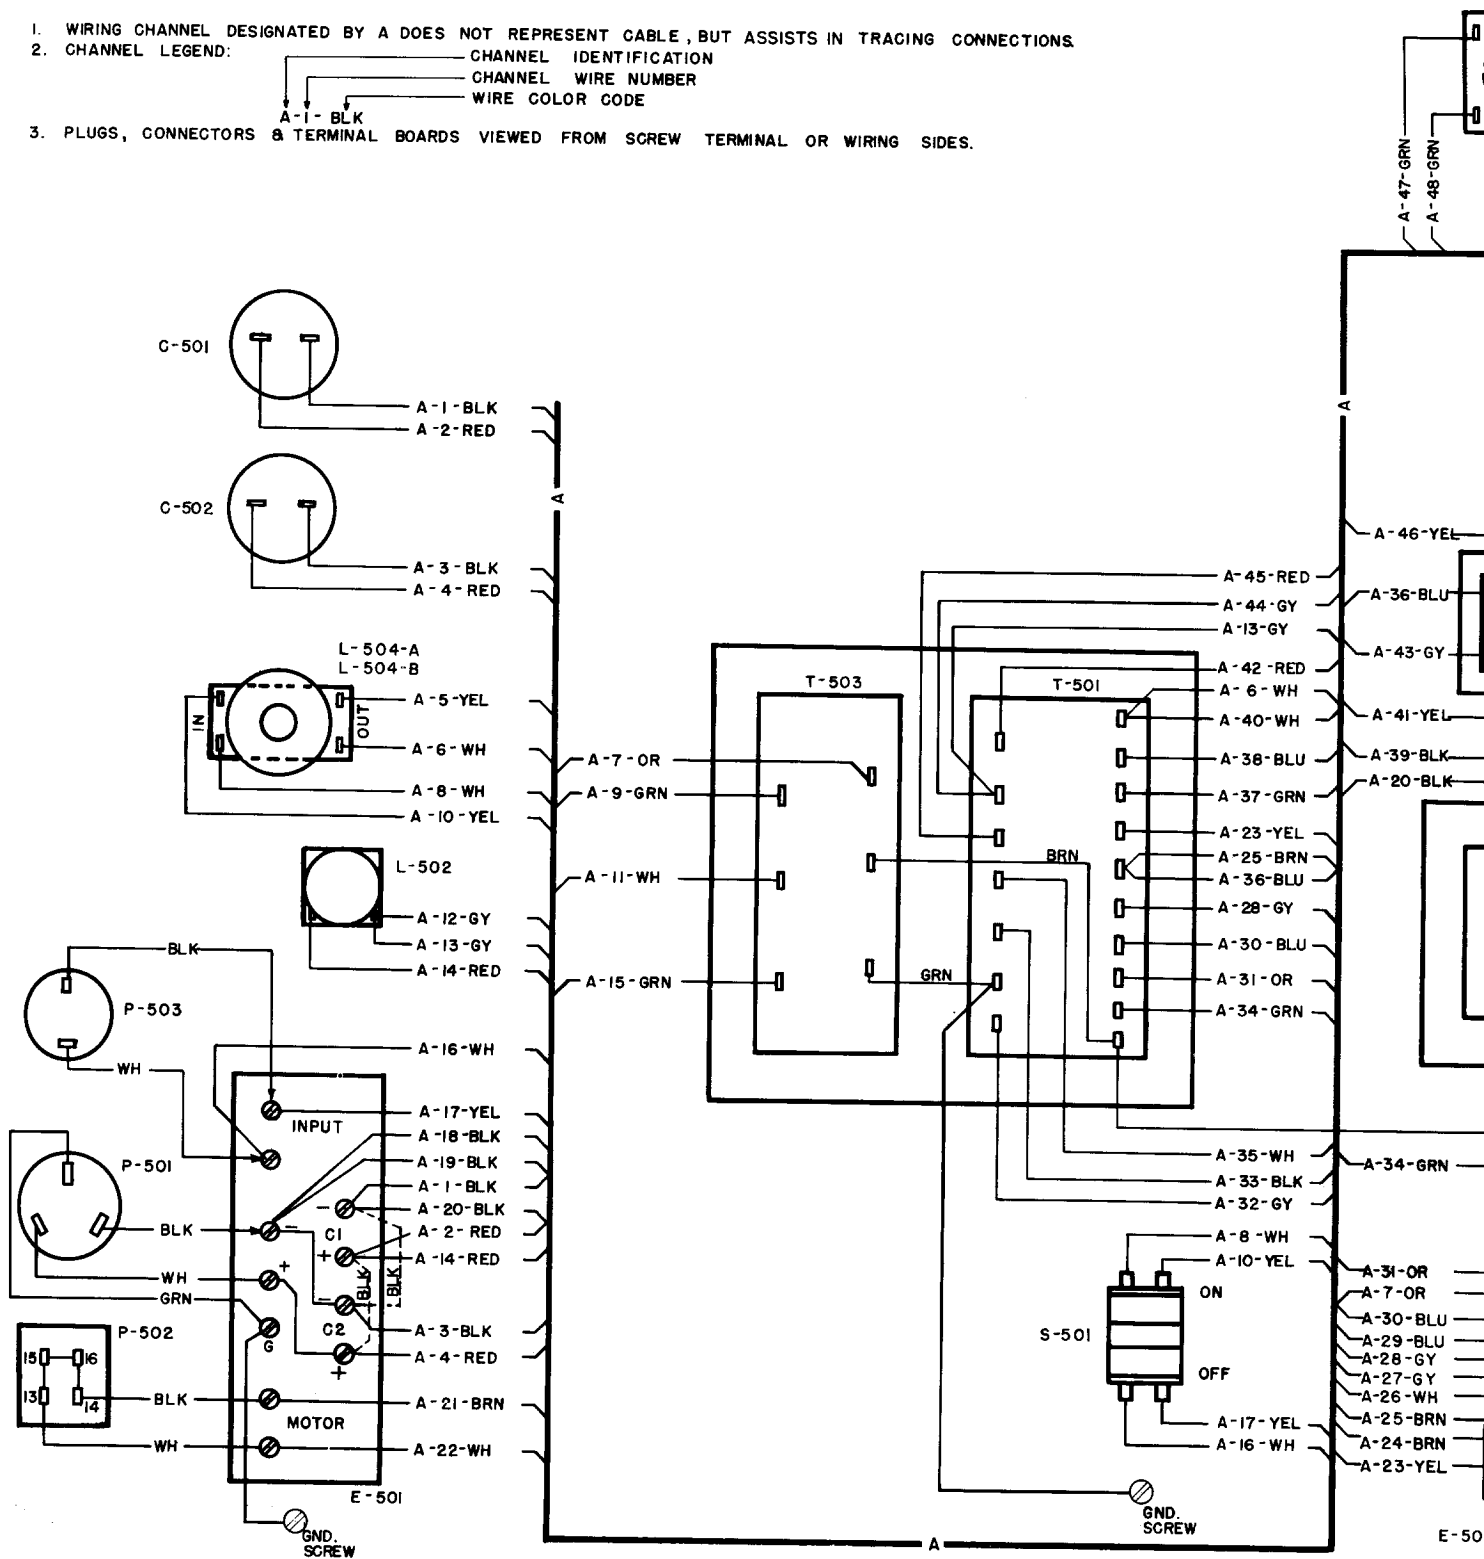

1. WIRING CHANNEL DESIGNATED BY A DOES NOT REPRESENT CABLE, BUT ASSISTS IN TRACING CONNECTIONS.

2. CHANNEL LEGEND:

3. PLUGS, CONNECTORS & TERMINAL BOARDS VIEWED FROM SCREW TERMINAL OR WIRING SIDES.

Figure 273. Rectifier, actual

PRESENT CABLE, BUT ASSISTS IN TRACING CONNECTIONS.  
 EL IDENTIFICATION  
 EL WIRE NUMBER  
 COLOR CODE

ED FROM SCREW TERMINAL OR WIRING SIDES.

Figure 273. Rectifier, actual wiring diagram.

TM 2216-64

wiring diagram.