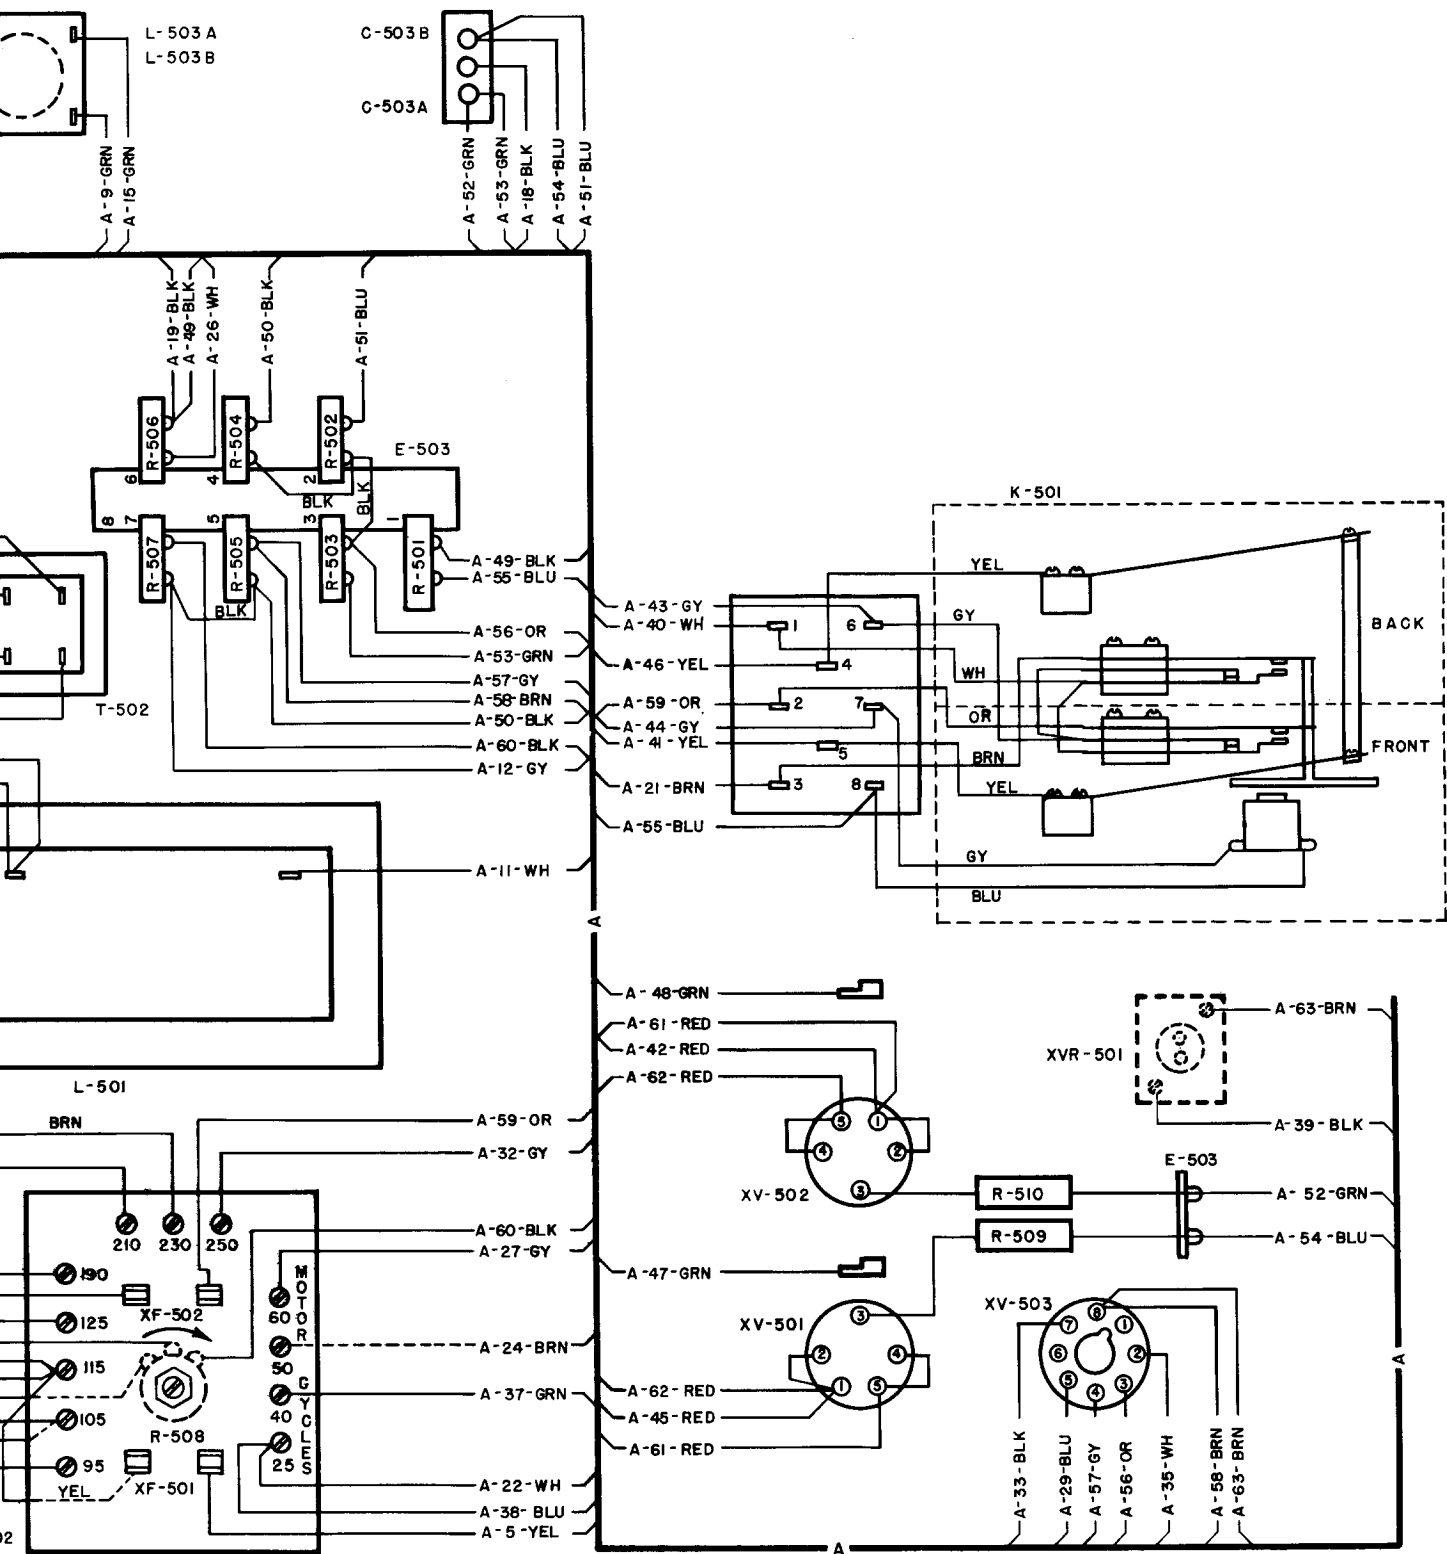

1. WIRING CHANNEL DESIGNATED BY A DOES NOT REPRESENT CABLE, BUT ASSISTS IN TRACING CONNECTIONS.

2. CHANNEL LEGEND:

3. PLUGS, CONNECTORS & TERMINAL BOARDS VIEWED FROM SCREW TERMINAL OR WIRING SIDES.

Figure 273. Rectifier, actual

PRESENT CABLE, BUT ASSISTS IN TRACING CONNECTIONS.  
 EL IDENTIFICATION  
 EL WIRE NUMBER  
 COLOR CODE

ED FROM SCREW TERMINAL OR WIRING SIDES.

Figure 273. Rectifier, actual wiring diagram.

TM 2216-64

wiring diagram.